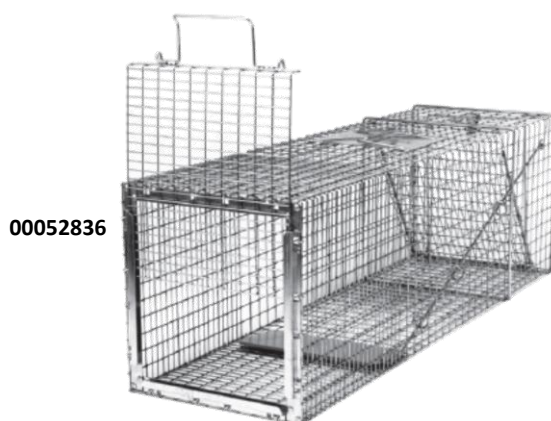

SECTION 46

Safeguard
 A VAL-CO™ Product

Rear Release Models

CATALOG #	ITEM DESCRIPTION			SHIP WEIGHT		LIST PRICE
	Trap Size	Trap Mesh	Application	LBS.	KG.	
00052818	18" x 5" x 5"	1/2" x 1" x 16 Gauge	Red Squirrels, Rats, Muskrats	3.0	1.36	
00052824	24" x 7" x 8"	1" x 1" x 14 Gauge	Rabbits, Skunks, Squirrels	5.7	2.59	
00052830	30" x 11" x 12"	1" x 1" x 14 Gauge	Raccoons, Opossums, Cats	11.5	5.22	
00052836	36" x 11" x 12"	1" x 1" x 14 Gauge	Woodchucks, Larger Cats, Larger Raccoons	12.8	5.81	
00052842	42" x 15" x 18"	1" x 1" x 12 Gauge	Foxes, Coyotes, Bobcats	26.5	12.02	
00052848	48" x 15" x 22"	1" x 2" x 12 Gauge	Small Dogs, Larger Coyotes	31.8	14.42	
00052860	60" x 20" x 28"	1" x 1" x 12 Gauge	Medium Dog Sized Animals	54.5	24.72	
00052872	72" x 20" x 28"	1" x 1" x 12 Gauge	Large Dog Sized Animals	51.9	23.54	

Professional Models (Heavier Duty Components for Extended life)

00054124	24" x 7" x 8"	1" x 1" x 14 Gauge	Skunks, Squirrels, Chipmunks	6.0	2.72	
00054130	30" x 11" x 12"	1" x 1" x 14 Gauge	Raccoons, Opossums, Small Cats	12.7	5.76	
00054136	36" x 11" x 12"	1" x 1" x 14 Gauge	Woodchucks, Cats, Larger Raccoons	14.5	6.58	

00050063

Trap Accessories

CATALOG #	ITEM DESCRIPTION			SHIP WEIGHT		LIST PRICE
	Trap Size	Trap Mesh	Application	LBS.	KG.	
00053645	15" & 18" Trap Cover - (Protect you and your Animal from Harm)			1.4	0.63	
00053219	24" Trap Cover - (Protect you and your Animal from Harm)			2.4	1.07	
00053240	Trap Fork - (To Control the movement or separate multiple trapped animals)			2.0	0.91	
00053215	30", 35" & 36" Trap Cover - (Protect you and your Animal from Harm)			5.0	2.27	
00054599	Door Liner 10 1/8" Plastic Wire Protector			0.0	0.01	