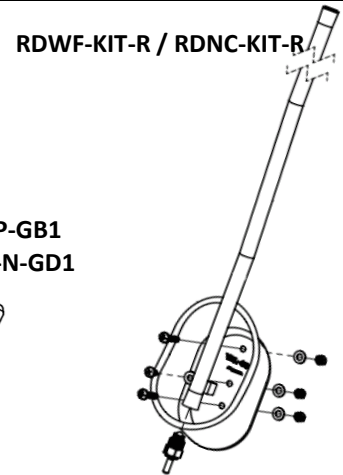

SECTION 07 SWINE EQUIPMENT

IN THIS CATALOG SECTION

Page Number	CONTENTS
07-01	Application Chart
07-02	Cup Waterers
07-02	Swinging Waterers
07-02	Accessories
07-03	T-Bolts

Application Chart

Part Number	Type of drinker	Pig Size (lb)	Pigs per bowl	Mounting height
RDWF-KIT-R	Cup, wean to finish	13-275	15-25	4-3/4" to cup bottom
RDNC-KIT-R	Cup, nursery	piglet	12 max	2" to cup bottom
781024	24" swinger pipe (need 2 drinkers)	13-275	20-30 per swinger	1"-3" off pig's back
781036	36" swinger pipe (need 2 drinkers)	13-275	20-30 per swinger	1"-3" off pig's back
781008	Bite drinker (2 per swinger pipe)	13-275	10-15 per drinker	NA

781006

781000/781001

RDWCP-KIT

RDZP-GB1
RDZP-N-GB1

RDWF-KIT-R / RDNC-KIT-R

SWINGING WATERING

781008	Swine Bite Drinker, Rubber Spring	0.2	0.1	
781024	24" Long Flat Y SS Swinger	1.7	0.8	
781036	36" Long Flat Y SS Swinger	3.5	1.6	

781008

781024 24"
781036 36"

ACCESSORIES

820341	Dosatron Medicator Kit (D25RE5)	4.0	1.8	\$ 2,182.72
VM507	Hook-Up Kit for Dosatron Medicator	1.5	0.7	\$ 81.03

T-BOLTS

T-Bolts		SHIP WEIGHT		LIST PRICE
		LBS.	KG.	
CATALOG #	ITEM DESCRIPTION			
690481-Q50	Kit, Slat T-Bolt, 6" LG x 3/8" - Full Thread	52.0	23.6	
690461-Q40	Kit, Slat T-Bolt, 7" LG x 1/2" - Partial Thread - Quantity of 40	50.0	22.7	